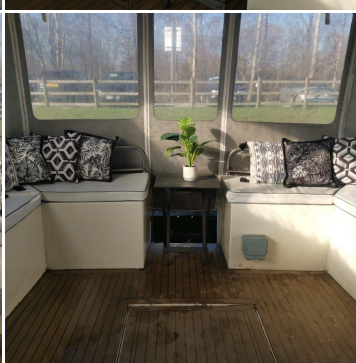

BOAT SALES

LAKELAND LEISURE ESTATES

Argy - Widebeam

Price: £89,950

Key Features

Berths:	2
Length:	60ft
Year:	2012

Description

Step aboard Argy, a meticulously designed 60ft widebeam Dutch barge replica built by Lambon in 2012. With its timeless appeal and modern amenities, Argy offers a unique blend of style and practicality, perfect for those seeking a refined life on the water. This 2-berth vessel features a thoughtful open-plan layout that creates a seamless flow from the galley to the saloon, ensuring a spacious and inviting living environment.

The galley is both functional and stylish, equipped with under-counter cupboards for ample storage, an eye-level oven for convenient cooking, and a pull-out fridge-freezer tucked neatly beneath the oven. A sleek wine cooler adds a touch of sophistication, while the sink with a drainer completes the kitchen, making it a space where meal preparation becomes a pleasure.

The saloon exudes warmth and comfort, thanks to its Reflex diesel stove, which creates a cosy ambiance. Cleverly designed sliding cupboards and shelving provide generous storage without compromising space. A wall-mounted TV bracket and a radiator make this area ideal for both relaxation and entertainment, offering a perfect spot to unwind after a day of cruising or exploring.

The master bedroom is a serene retreat, designed with both beauty and functionality in mind. Fitted wardrobes and drawers provide ample storage, while sliding cupboards offer additional space for belongings. The elegant bow doors not only enhance the room's aesthetics but also provide easy access to the deck, offering stunning views and a direct connection to the outdoors.