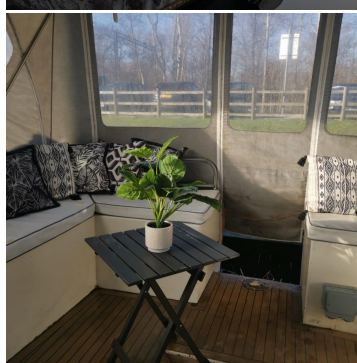

BOAT SALES

LAKELAND LEISURE ESTATES

Argy - Widebeam

Price: £89,950

Key Features

Berths:	2
Length:	60ft
Year:	2012

Description

Step aboard Argy, a meticulously designed 60ft widebeam Dutch barge replica built by Lambon in 2012. With its timeless appeal and modern amenities, Argy offers a unique blend of style and practicality, perfect for those seeking a refined life on the water. This 2-berth vessel features a thoughtful open-plan layout that creates a seamless flow from the galley to the saloon, ensuring a spacious and inviting living environment.

The galley is both functional and stylish, equipped with under-counter cupboards for ample storage, an eye-level oven for convenient cooking, and a pull-out fridge-freezer tucked neatly beneath the oven. A sleek wine cooler adds a touch of sophistication, while the sink with a drainer completes the kitchen, making it a space where meal preparation becomes a pleasure.

The saloon exudes warmth and comfort, thanks to its Reflex diesel stove, which creates a cosy ambiance. Cleverly designed sliding cupboards and shelving provide generous storage without compromising space. A wall-mounted TV bracket and a radiator make this area ideal for both relaxation and entertainment, offering a perfect spot to unwind after a day of cruising or exploring.

The master bedroom is a serene retreat, designed with both beauty and functionality in mind. Fitted wardrobes and drawers provide ample storage, while sliding cupboards offer additional space for belongings. The elegant bow doors not only enhance the room's aesthetics but also provide easy access to the deck, offering stunning views and a direct connection to the outdoors.