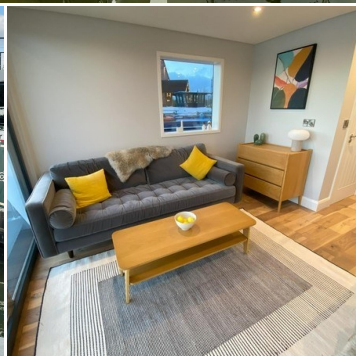

BOAT SALES

LAKELAND LEISURE ESTATES

Floating Lodge - M350

Price: £188,000

Key Features

Berths:	2
Type:	Floating Lodge
Year:	2024

Description

Welcome to the Floating Lodge M350 at Barton Marina. This stunning houseboat redefines luxury living on the water, featuring balconies at both the front and rear, perfect for soaking in serene views and fresh air. It's ideal for those wanting to live waterside without the commitment of a traditional boat.

Designed with a boat-like aesthetic, the Marina Series is expertly crafted to fit seamlessly within existing marina berths. The M350 is equipped with an outboard motor bracket, composite decking, and stable catamaran pontoons made of Glass Reinforced Plastic (GRP), ensuring a smooth and secure experience on the water. Its lightweight and durable aluminium cladding, available in various colours and combinations, along with stainless steel handrails, enhances its modern charm while providing protection against the elements.

Step inside through the floor-to-ceiling sliding patio doors and enter a stunning open-plan living, kitchen, and dining area flooded with natural light. The stylish kitchen features fitted cupboards, sleek worktops in a range of finishes, and essential appliances, including a combi oven, hob, and fridge. A generously sized walk-in cupboard offers ample storage, keeping your space organized and clutter-free.