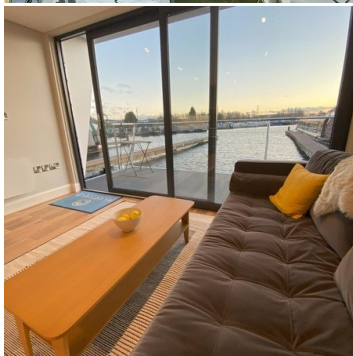

BOAT SALES

LAKELAND LEISURE ESTATES

Floating Lodge - M350

Price: £188,000

Key Features

Berths:	2
Type:	Floating Lodge
Year:	2024

Description

Welcome to the Floating Lodge M350 at Barton Marina. This stunning houseboat redefines luxury living on the water, featuring balconies at both the front and rear, perfect for soaking in serene views and fresh air. It's ideal for those wanting to live waterside without the commitment of a traditional boat.

Designed with a boat-like aesthetic, the Marina Series is expertly crafted to fit seamlessly within existing marina berths. The M350 is equipped with an outboard motor bracket, composite decking, and stable catamaran pontoons made of Glass Reinforced Plastic (GRP), ensuring a smooth and secure experience on the water. Its lightweight and durable aluminium cladding, available in various colours and combinations, along with stainless steel handrails, enhances its modern charm while providing protection against the elements.

Step inside through the floor-to-ceiling sliding patio doors and enter a stunning open-plan living, kitchen, and dining area flooded with natural light. The stylish kitchen features fitted cupboards, sleek worktops in a range of finishes, and essential appliances, including a combi oven, hob, and fridge. A generously sized walk-in cupboard offers ample storage, keeping your space organized and clutter-free.