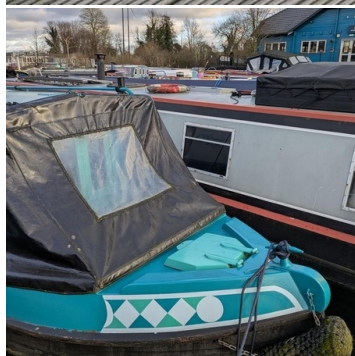

BOAT SALES

LAKELAND LEISURE ESTATES

Naughty Nanny - Cruiser Stern

Price: £35,000

Key Features

Berths:	4
Length & Type:	36ft Narrowboat
Year:	1996

Description

Step aboard Naughty Nanny, a beautifully crafted 36ft cruiser stern narrowboat built in 1996 by the renowned Reeves Boatbuilders. Its striking white and aqua colour scheme creates a fresh and inviting atmosphere, making it the ideal choice for tranquil getaways or exploring picturesque waterways.

With its clever layout, charming design, and well-thought-out features, Naughty Nanny is more than just a boat – it's a delightful home away from home. Whether you're cruising through serene waterways or enjoying a peaceful mooring, this narrowboat offers everything you need for an unforgettable journey.